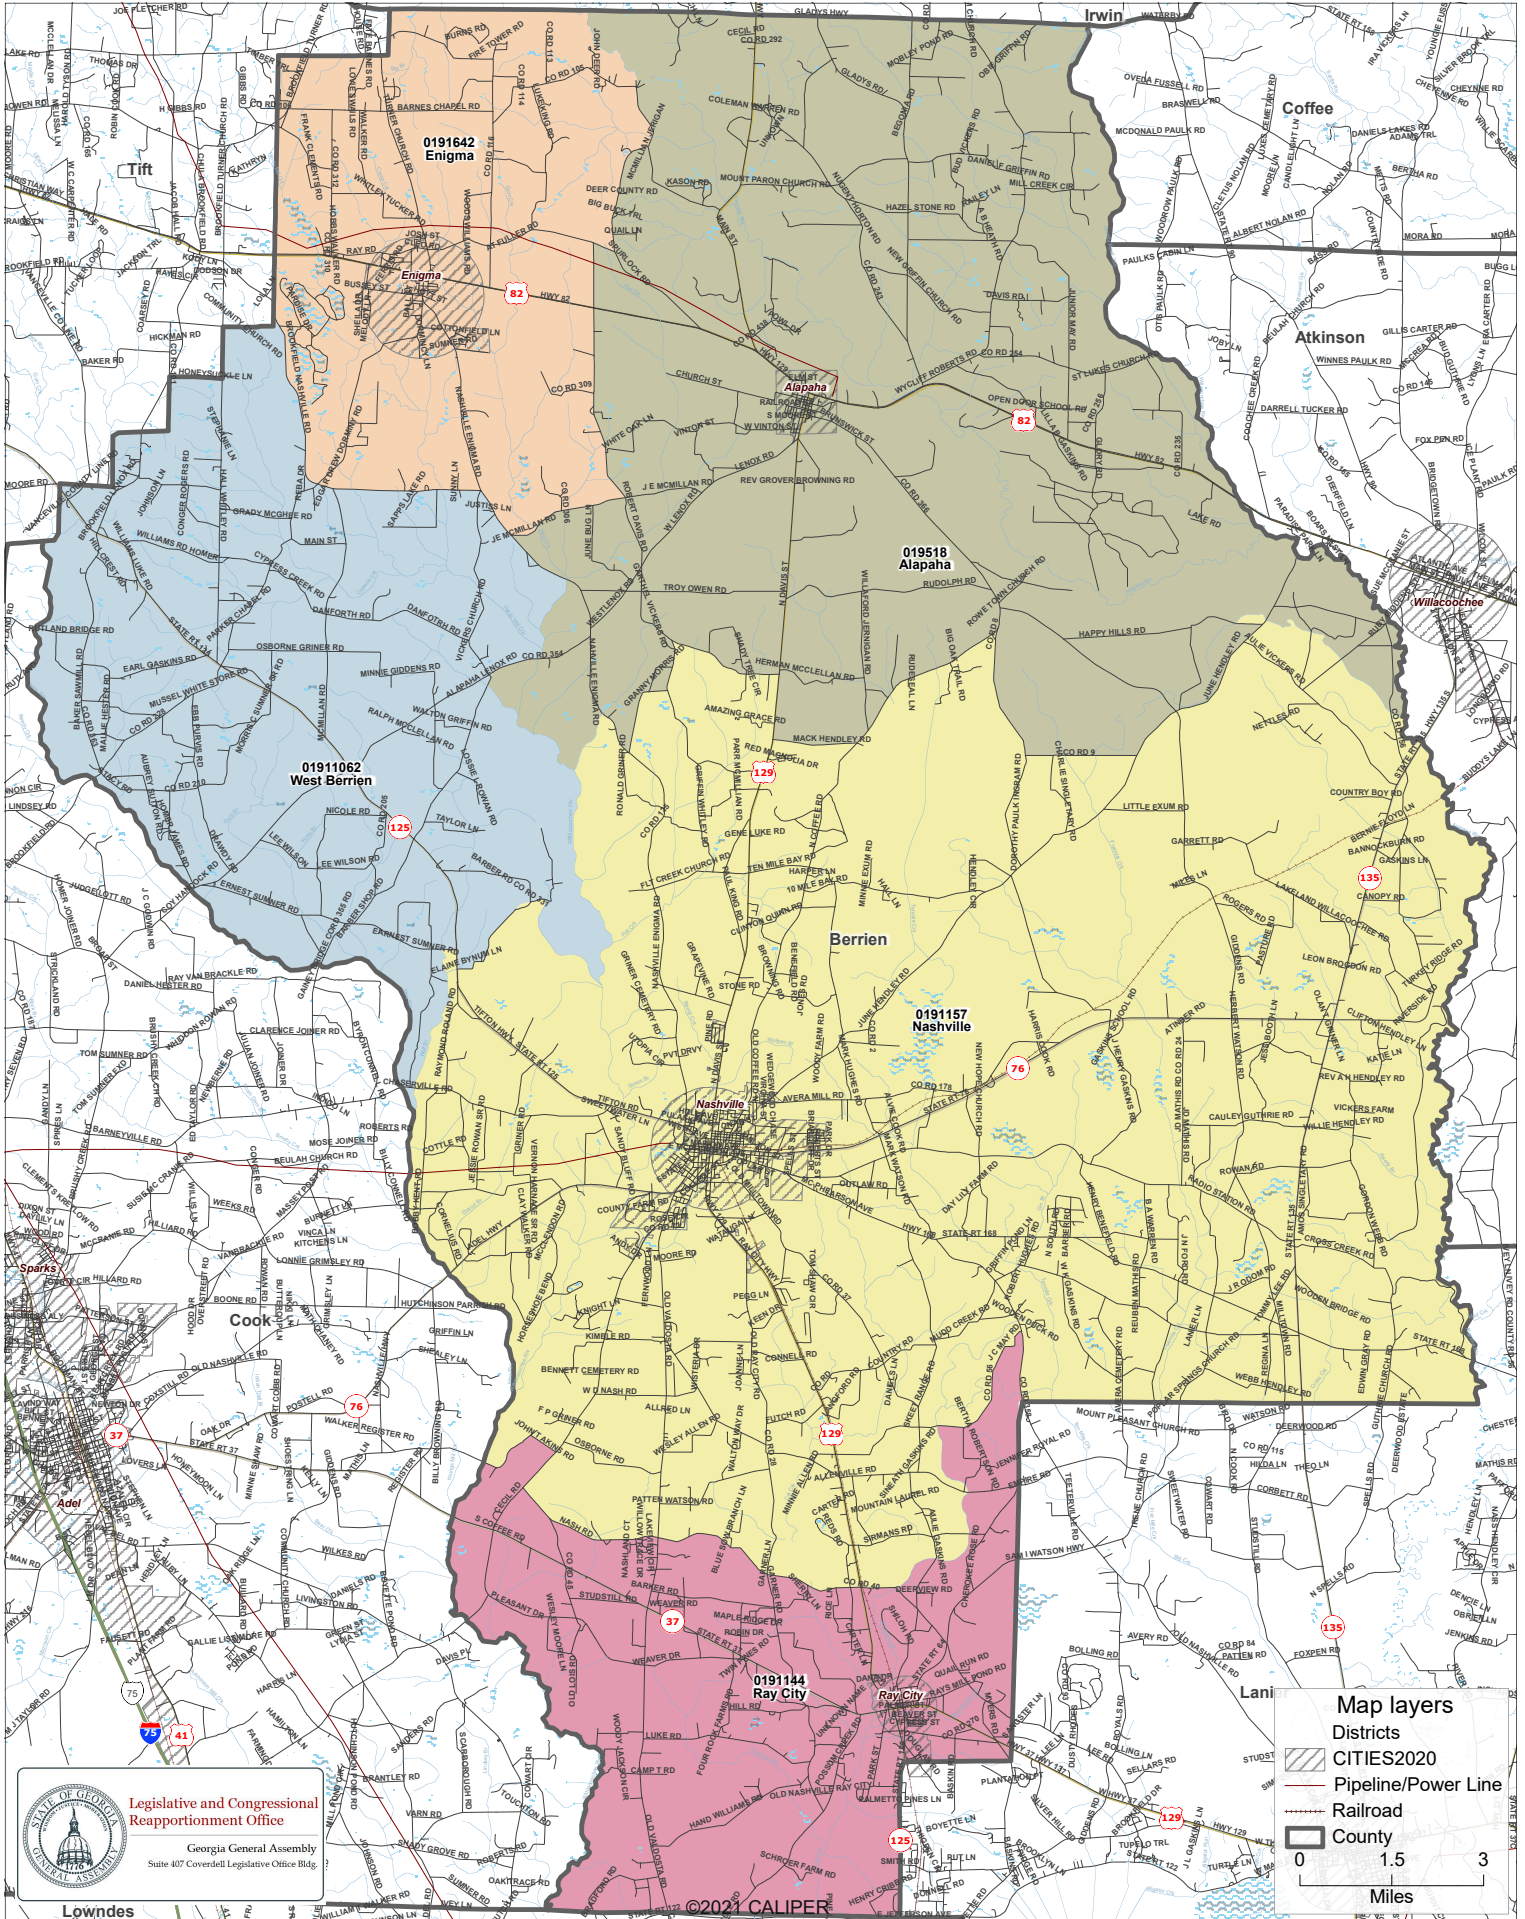

Berrien County Voting Precincts- 2024

**Legislative and Congressional
Reapportionment Office**

Georgia General Assembly
Suite 407 Coverdell Legislative Office Bldg.

Lowndes

©2024 CALIPER

Map layers

- Districts
- CITIES2020
- Pipeline/Power Line
- Railroad
- County

0 1.5 3
Miles